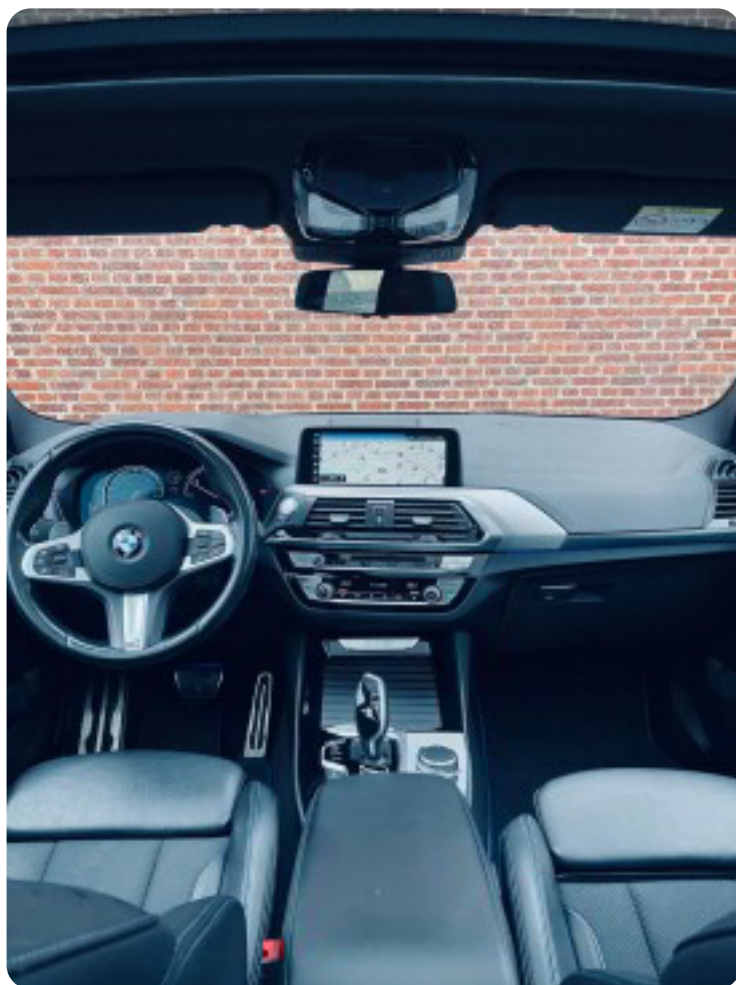

Udstyrsliste (60)

A

ABS bremses   Adaptiv fartpilot   Alarm   Alufælge   Android Auto   Antispin   Apple CarPlay   Armlæn
Auto nedblændelig bakspejl   Auto. start/stop   Automatgear   Automatisk fjernlys   Automatisk lys
Automatisk nødbremse   AUX tilslutning

B

Blind vinkel detektion   Bluetooth   Buet lys

D

DAB radio   Delvis lædersæder   Digitalt cockpit   Dual zone klimaanlæg   Dæktryksystem

E

EI-indstillelige forsæder   EI-klapbare sidespejle med varme   EI-ruder x4   EI-soltag
Elektrisk bagagerum   Elektrisk parkeringsbremse

F

Fartpilot   Fjernbetjent centrallås   Fuld LED forlygter

G

Glastag